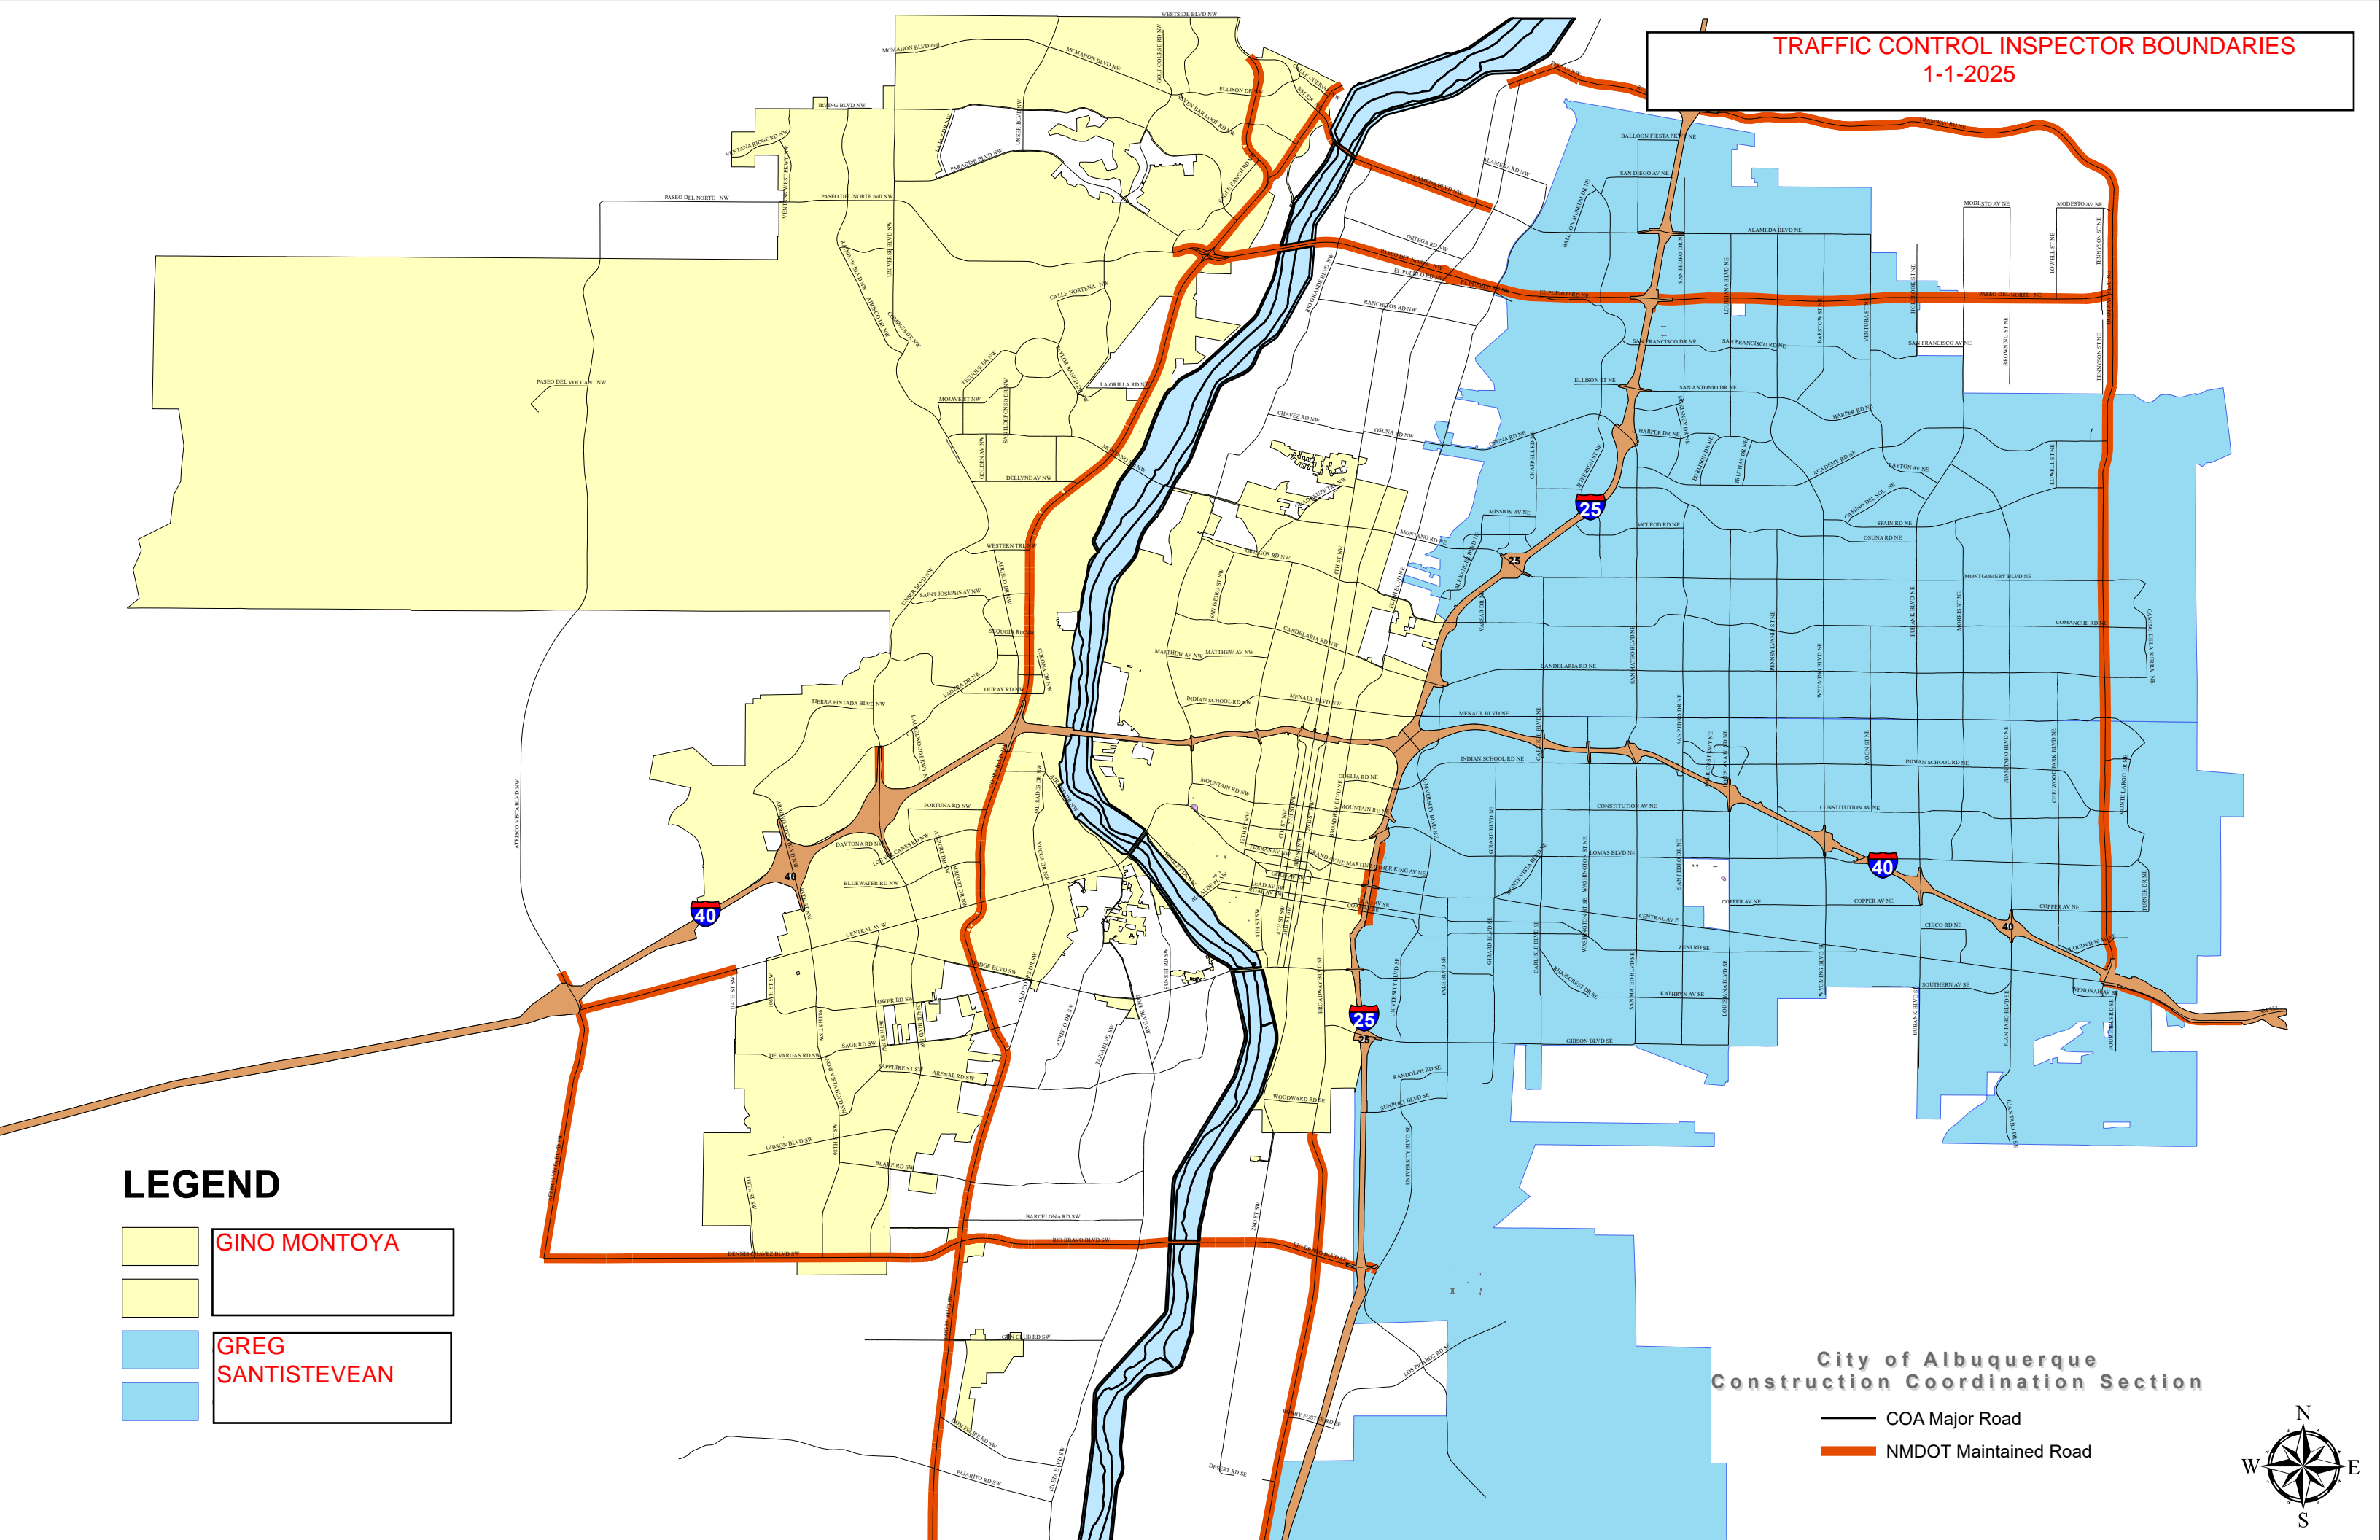

TRAFFIC CONTROL INSPECTOR BOUNDARIES
1-1-2025

LEGEND

- GINO MONTOYA
-
- GREG SANTISTEVAN
-

City of Albuquerque
Construction Coordination Section

- COA Major Road
- NMDOT Maintained Road